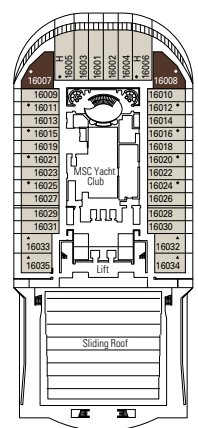

DECK 16
ACQUAMARINA