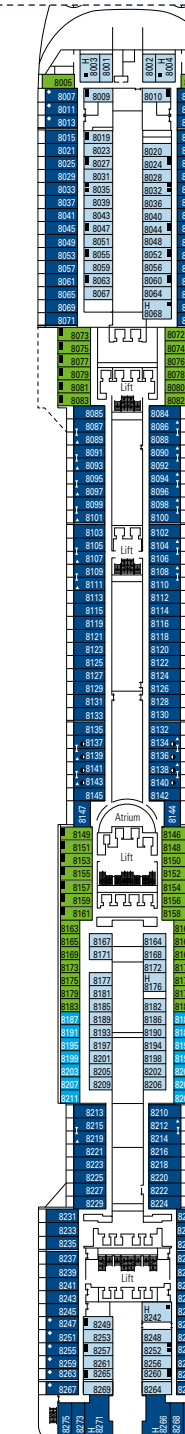

MSC Preziosa

Use the deck plans to select your ideal cabin. Choose the deck you wish then use the colours to identify the category of accommodation you desire

1751 CABINS | 4345 GUESTS

Data and descriptions are subject to change and will be verified at the time of booking.

All cabins have one double bed convertible to two single beds.
 3rd bed available in all categories. 4th bed available in all categories.
^oThe cabins 8134, 8136, 8137, 8138, 8139, 8140, 8141, 8143 have partial views. ^oSealed panoramic window.

LEGEND

- ▲ Sofa bed
- ◆ Double sofa bed
- 3rd bed is a bunk bed
- 3rd and 4th bed are bunks
- ↔ Connecting Cabins
- ◻ Executive & Family Suite MSC Yacht Club / Suite Aurea with panoramic sealed window
- H Cabin for guests with disabilities or reduced mobility
- ⊙ Cabins with restricted views

DECK 16
ACQUAMARINA

DECK 15
CRISTALLO

DECK 13
AMETISTA

DECK 12
OPALE

DECK 11
GIADA

DECK 10
TORMALINA

DECK 9
AGATA

DECK 8
ONICE