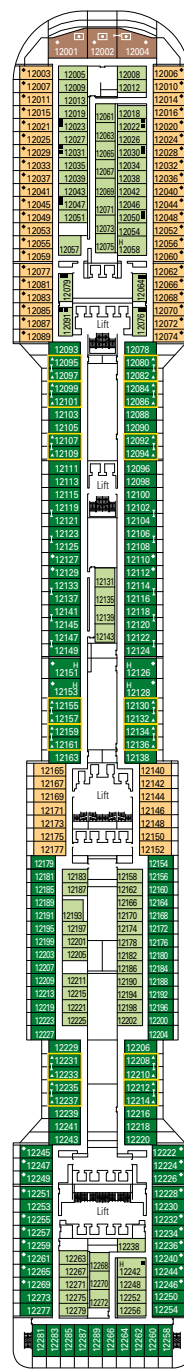

MSC Preziosa

Use the deck plans to select your ideal cabin. Choose the deck you wish then use the colours to identify the category of accommodation you desire

1751 CABINS | 4345 GUESTS

Data and descriptions are subject to change and will be verified at the time of booking.

All cabins have one double bed convertible to two single beds.
 3rd bed available in all categories. 4th bed available in all categories.
^oThe cabins 8134, 8136, 8137, 8138, 8139, 8140, 8141, 8143 have partial views. ^oSealed panoramic window.

LEGEND

- ▲ Sofa bed
- ◆ Double sofa bed
- 3rd bed is a bunk bed
- 3rd and 4th bed are bunks
- ↔ Connecting Cabins
- ◻ Executive & Family Suite MSC Yacht Club / Suite Aurea with panoramic sealed window
- H Cabin for guests with disabilities or reduced mobility
- ⊙ Cabins with restricted views

DECK 16
ACQUAMARINA

DECK 15
CRISTALLO

DECK 13
AMETISTA

DECK 12
OPALE

DECK 11
GIADA

DECK 10
TORMALINA

DECK 9
AGATA

DECK 8
ONICE