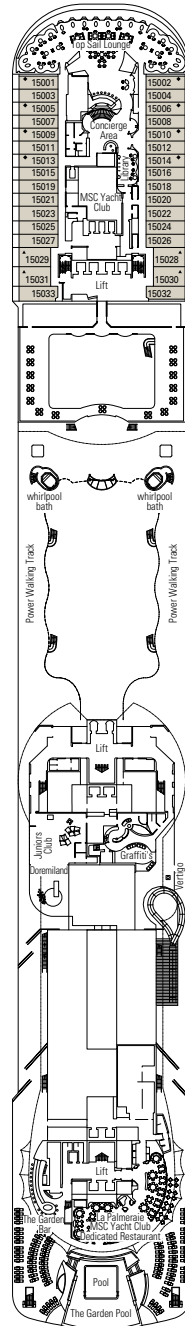

DECK 15
CRISTALLO