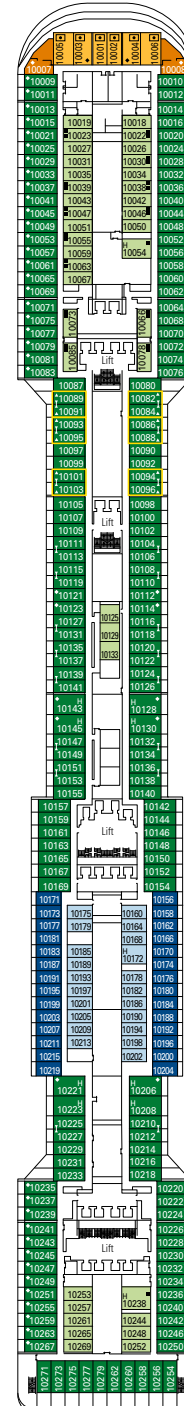

MSC Preziosa

Use the deck plans to select your ideal cabin. Choose the deck you wish then use the colours to identify the category of accommodation you desire

1751 CABINS | 4345 GUESTS

Data and descriptions are subject to change and will be verified at the time of booking.

All cabins have one double bed convertible to two single beds.
 3rd bed available in all categories. 4th bed available in all categories.
^oThe cabins 8134, 8136, 8137, 8138, 8139, 8140, 8141, 8143 have partial views. ^oSealed panoramic window.

LEGEND

- ▲ Sofa bed
- ◆ Double sofa bed
- 3rd bed is a bunk bed
- 3rd and 4th bed are bunks
- ↔ Connecting Cabins
- ◻ Executive & Family Suite MSC Yacht Club / Suite Aurea with panoramic sealed window
- H Cabin for guests with disabilities or reduced mobility
- ⊙ Cabins with restricted views

DECK 16
ACQUAMARINA

DECK 15
CRISTALLO

DECK 13
AMETISTA

DECK 12
OPALE

DECK 11
GIADA

DECK 10
TORMALINA

DECK 9
AGATA

DECK 8
ONICE