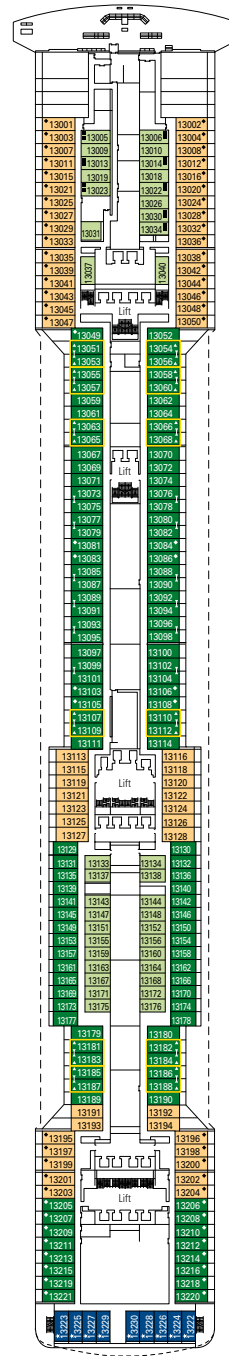

DECK 13
AMETISTA