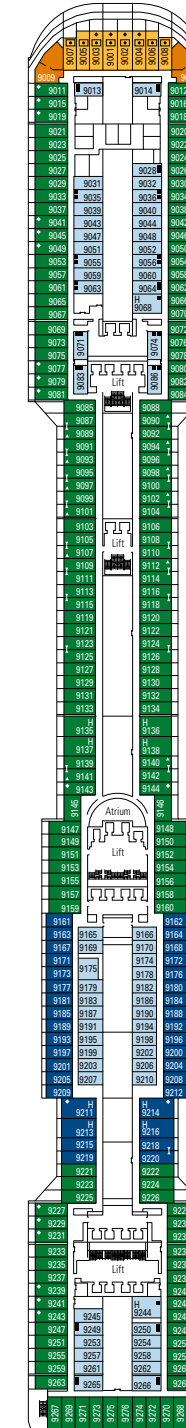

MSC Preziosa

Use the deck plans to select your ideal cabin. Choose the deck you wish then use the colours to identify the category of accommodation you desire

1751 CABINS | 4345 GUESTS

Data and descriptions are subject to change and will be verified at the time of booking.

All cabins have one double bed convertible to two single beds.
 3rd bed available in all categories. 4th bed available in all categories.
^oThe cabins 8134, 8136, 8137, 8138, 8139, 8140, 8141, 8143 have partial views. ^oSealed panoramic window.

LEGEND

- ▲ Sofa bed
- ◆ Double sofa bed
- 3rd bed is a bunk bed
- 3rd and 4th bed are bunks
- ↔ Connecting Cabins
- ◻ Executive & Family Suite MSC Yacht Club / Suite Aurea with panoramic sealed window
- H Cabin for guests with disabilities or reduced mobility
- ⊙ Cabins with restricted views

DECK 16
ACQUAMARINA

DECK 15
CRISTALLO

DECK 13
AMETISTA

DECK 12
OPALE

DECK 11
GIADA

DECK 10
TORMALINA

DECK 9
AGATA

DECK 8
ONICE