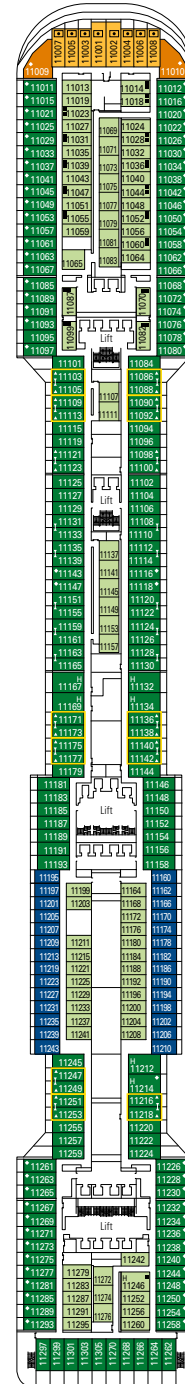

MSC Preziosa

Use the deck plans to select your ideal cabin. Choose the deck you wish then use the colours to identify the category of accommodation you desire

1751 CABINS | 4345 GUESTS

Data and descriptions are subject to change and will be verified at the time of booking.

All cabins have one double bed convertible to two single beds.
 3rd bed available in all categories. 4th bed available in all categories.
^oThe cabins 8134, 8136, 8137, 8138, 8139, 8140, 8141, 8143 have partial views. ^oSealed panoramic window.

LEGEND

- ▲ Sofa bed
- ◆ Double sofa bed
- 3rd bed is a bunk bed
- 3rd and 4th bed are bunks
- ↔ Connecting Cabins
- ◻ Executive & Family Suite MSC Yacht Club / Suite Aurea with panoramic sealed window
- H Cabin for guests with disabilities or reduced mobility
- ⊙ Cabins with restricted views

DECK 16
ACQUAMARINA

DECK 15
CRISTALLO

DECK 13
AMETISTA

DECK 12
OPALE

DECK 11
GIADA

DECK 10
TORMALINA

DECK 9
AGATA

DECK 8
ONICE