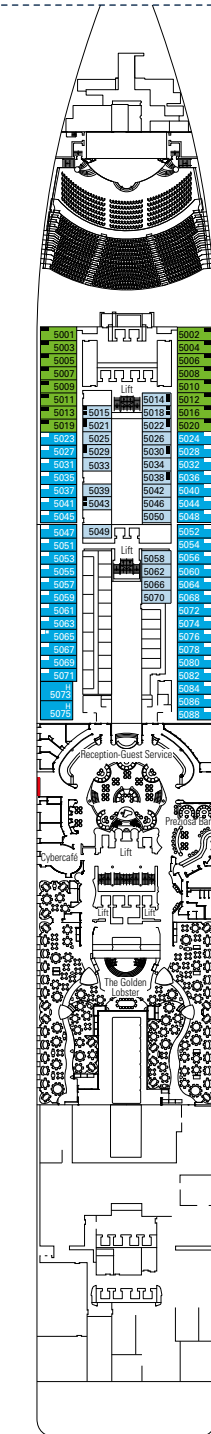

MSC Preziosa

Use the deck plans to select your ideal cabin. Choose the deck you wish then use the colours to identify the category of accommodation you desire

1751 CABINS | 4345 GUESTS

Data and descriptions are subject to change and will be verified at the time of booking.

All cabins have one double bed convertible to two single beds.
 3rd bed available in all categories. 4th bed available in all categories.
^oThe cabins 8134, 8136, 8137, 8138, 8139, 8140, 8141, 8143 have partial views. ^oSealed panoramic window.

LEGEND

- ▲ Sofa bed
- ◆ Double sofa bed
- 3rd bed is a bunk bed
- 3rd and 4th bed are bunks
- ↔ Connecting Cabins
- ◻ Executive & Family Suite MSC Yacht Club / Suite Aurea with panoramic sealed window
- H Cabin for guests with disabilities or reduced mobility
- ⊙ Cabins with restricted views

DECK 16
ACQUAMARINA

DECK 15
CRISTALLO

DECK 13
AMETISTA

DECK 12
OPALE

DECK 11
GIADA

DECK 10
TORMALINA

DECK 9
AGATA

DECK 8
ONICE