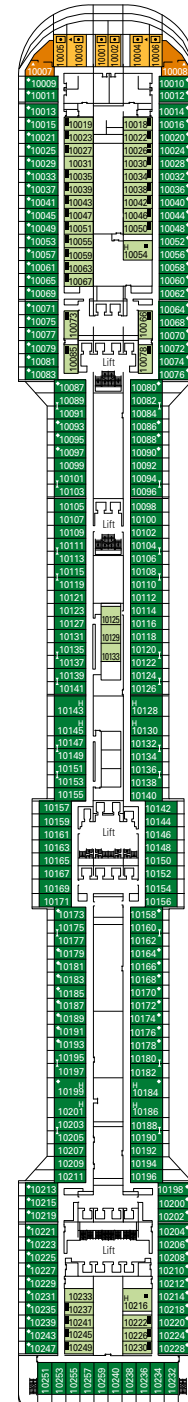

MSC Splendida

Use the deck plans to select your ideal cabin.
Choose the deck you wish then use the colours to identify the category of accommodation you desire

1637 CABINS | 4363 GUESTS

Data and descriptions are subject to change and will be verified at the time of booking.

CABIN CATEGORIES AND EXPERIENCES

 BELLA · Interior	 FANTASTICA · Interior	 AUREA · Balcony	 MSC YACHT CLUB · Deluxe Suite
 BELLA · Ocean View	 FANTASTICA · Ocean View	 AUREA · Suite*	 MSC YACHT CLUB · Executive & Family Suite
 BELLA · Balcony	 FANTASTICA · Balcony	 AUREA · Suite with Balcony	 MSC YACHT CLUB · Royal Suite

All cabins have one double bed convertible to two single beds.
3rd bed available in all categories. 4th bed available in all categories (except MSC Yacht Club Suites).
*The cabins 8138, 8140, 8141, 8142, 8143, 8144, 8145, 8147 have partial views. *Sealed panoramic window.

LEGEND

- ▲ Sofa bed
- ◆ Double sofa bed
- 3rd bed is a bunk bed
- 3rd and 4th bed are bunks
- ↔ Connecting Cabins
- ◻ Executive & Family Suite MSC Yacht Club / Suite Aurea with panoramic sealed window
- H Cabin for guests with disabilities or reduced mobility
- Cabins with restricted views