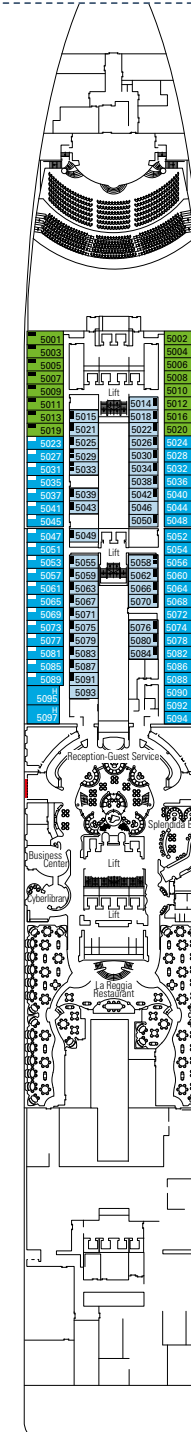

MSC Splendida

Use the deck plans to select your ideal cabin.
Choose the deck you wish then use the colours to identify the category of accommodation you desire

1637 CABINS | 4363 GUESTS

Data and descriptions are subject to change and will be verified at the time of booking.

CABIN CATEGORIES AND EXPERIENCES

 BELLA · Interior	 FANTASTICA · Interior	 AUREA · Balcony	 MSC YACHT CLUB · Deluxe Suite
 BELLA · Ocean View	 FANTASTICA · Ocean View	 AUREA · Suite*	 MSC YACHT CLUB · Executive & Family Suite
 BELLA · Balcony	 FANTASTICA · Balcony	 AUREA · Suite with Balcony	 MSC YACHT CLUB · Royal Suite

All cabins have one double bed convertible to two single beds.
3rd bed available in all categories. 4th bed available in all categories (except MSC Yacht Club Suites).
*The cabins 8138, 8140, 8141, 8142, 8143, 8144, 8145, 8147 have partial views. *Sealed panoramic window.

LEGEND

- ▲ Sofa bed
- ◆ Double sofa bed
- 3rd bed is a bunk bed
- 3rd and 4th bed are bunks
- ↔ Connecting Cabins
- ◻ Executive & Family Suite MSC Yacht Club / Suite Aurea with panoramic sealed window
- H Cabin for guests with disabilities or reduced mobility
- Cabins with restricted views