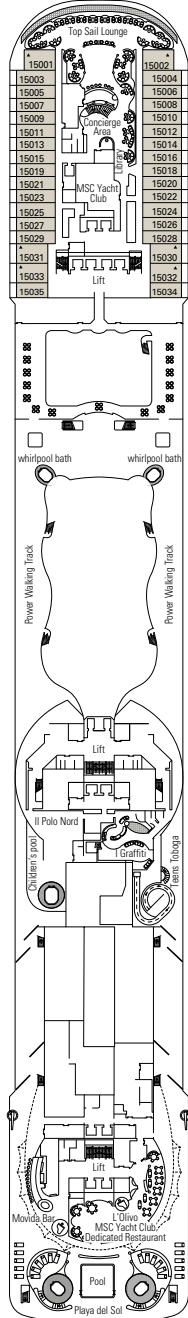

MSC Splendida

Use the deck plans to select your ideal cabin.
Choose the deck you wish then use the colours to identify the category of accommodation you desire

1637 CABINS | 4363 GUESTS

Data and descriptions are subject to change and will be verified at the time of booking.

CABIN CATEGORIES AND EXPERIENCES

 BELLA · Interior	 FANTASTICA · Interior	 AUREA · Balcony	 MSC YACHT CLUB · Deluxe Suite
 BELLA · Ocean View	 FANTASTICA · Ocean View	 AUREA · Suite*	 MSC YACHT CLUB · Executive & Family Suite
 BELLA · Balcony	 FANTASTICA · Balcony	 AUREA · Suite with Balcony	 MSC YACHT CLUB · Royal Suite

All cabins have one double bed convertible to two single beds.
3rd bed available in all categories. 4th bed available in all categories (except MSC Yacht Club Suites).
*The cabins 8138, 8140, 8141, 8142, 8143, 8144, 8145, 8147 have partial views. *Sealed panoramic window.

LEGEND

- ▲ Sofa bed
- ◆ Double sofa bed
- 3rd bed is a bunk bed
- 3rd and 4th bed are bunks
- ↔ Connecting Cabins
- ◻ Executive & Family Suite MSC Yacht Club / Suite Aurea with panoramic sealed window
- H Cabin for guests with disabilities or reduced mobility
- Cabins with restricted views