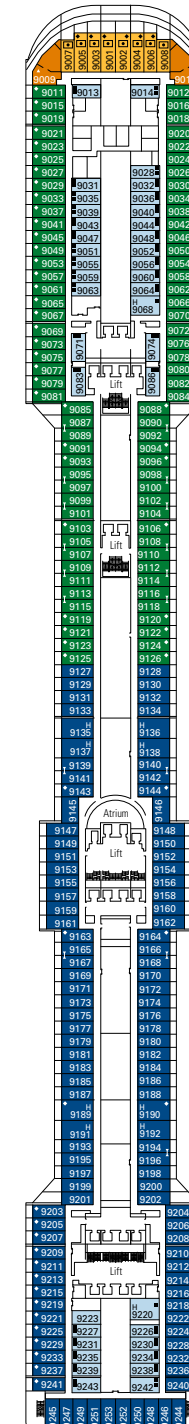

MSC Splendida

Use the deck plans to select your ideal cabin.
Choose the deck you wish then use the colours to identify the category of accommodation you desire

1637 CABINS | 4363 GUESTS

Data and descriptions are subject to change and will be verified at the time of booking.

CABIN CATEGORIES AND EXPERIENCES

 BELLA · Interior	 FANTASTICA · Interior	 AUREA · Balcony	 MSC YACHT CLUB · Deluxe Suite
 BELLA · Ocean View	 FANTASTICA · Ocean View	 AUREA · Suite*	 MSC YACHT CLUB · Executive & Family Suite
 BELLA · Balcony	 FANTASTICA · Balcony	 AUREA · Suite with Balcony	 MSC YACHT CLUB · Royal Suite

All cabins have one double bed convertible to two single beds.
3rd bed available in all categories. 4th bed available in all categories (except MSC Yacht Club Suites).
*The cabins 8138, 8140, 8141, 8142, 8143, 8144, 8145, 8147 have partial views. *Sealed panoramic window.

LEGEND

- ▲ Sofa bed
- ◆ Double sofa bed
- 3rd bed is a bunk bed
- 3rd and 4th bed are bunks
- ↔ Connecting Cabins
- ◻ Executive & Family Suite MSC Yacht Club / Suite Aurea with panoramic sealed window
- H Cabin for guests with disabilities or reduced mobility
- Cabins with restricted views