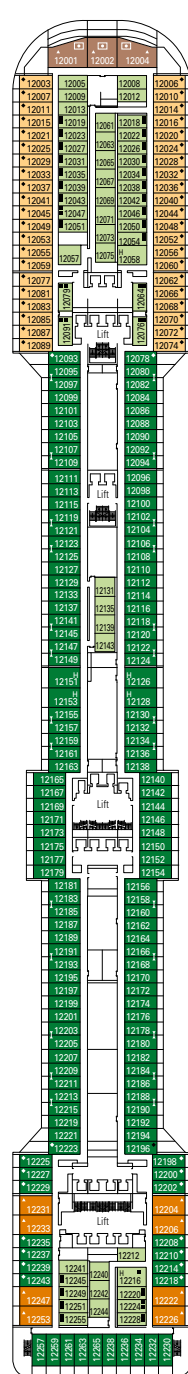

MSC Splendida

Use the deck plans to select your ideal cabin.
Choose the deck you wish then use the colours to identify the category of accommodation you desire

1637 CABINS | 4363 GUESTS

Data and descriptions are subject to change and will be verified at the time of booking.

CABIN CATEGORIES AND EXPERIENCES

 BELLA · Interior	 FANTASTICA · Interior	 AUREA · Balcony	 MSC YACHT CLUB · Deluxe Suite
 BELLA · Ocean View	 FANTASTICA · Ocean View	 AUREA · Suite*	 MSC YACHT CLUB · Executive & Family Suite
 BELLA · Balcony	 FANTASTICA · Balcony	 AUREA · Suite with Balcony	 MSC YACHT CLUB · Royal Suite

All cabins have one double bed convertible to two single beds.
3rd bed available in all categories. 4th bed available in all categories (except MSC Yacht Club Suites).
*The cabins 8138, 8140, 8141, 8142, 8143, 8144, 8145, 8147 have partial views. *Sealed panoramic window.

LEGEND

- ▲ Sofa bed
- ◆ Double sofa bed
- 3rd bed is a bunk bed
- 3rd and 4th bed are bunks
- ↔ Connecting Cabins
- ◻ Executive & Family Suite MSC Yacht Club / Suite Aurea with panoramic sealed window
- H Cabin for guests with disabilities or reduced mobility
- Cabins with restricted views