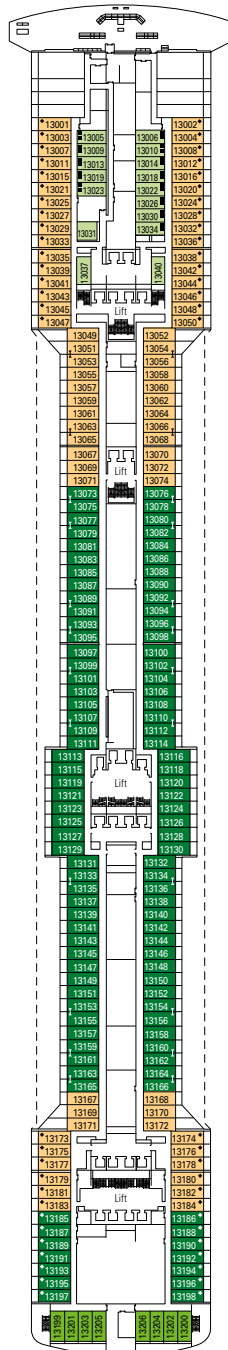

MSC Splendida

Use the deck plans to select your ideal cabin.
Choose the deck you wish then use the colours to identify the category of accommodation you desire

1637 CABINS | 4363 GUESTS

Data and descriptions are subject to change and will be verified at the time of booking.

CABIN CATEGORIES AND EXPERIENCES

 BELLA · Interior	 FANTASTICA · Interior	 AUREA · Balcony	 MSC YACHT CLUB · Deluxe Suite
 BELLA · Ocean View	 FANTASTICA · Ocean View	 AUREA · Suite*	 MSC YACHT CLUB · Executive & Family Suite
 BELLA · Balcony	 FANTASTICA · Balcony	 AUREA · Suite with Balcony	 MSC YACHT CLUB · Royal Suite

All cabins have one double bed convertible to two single beds.
3rd bed available in all categories. 4th bed available in all categories (except MSC Yacht Club Suites).
*The cabins 8138, 8140, 8141, 8142, 8143, 8144, 8145, 8147 have partial views. *Sealed panoramic window.

LEGEND

- ▲ Sofa bed
- ◆ Double sofa bed
- 3rd bed is a bunk bed
- 3rd and 4th bed are bunks
- ↔ Connecting Cabins
- ◻ Executive & Family Suite MSC Yacht Club / Suite Aurea with panoramic sealed window
- H Cabin for guests with disabilities or reduced mobility
- Cabins with restricted views