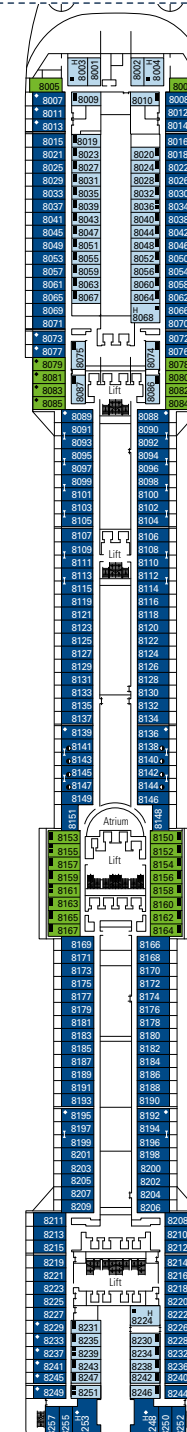

MSC Splendida

Use the deck plans to select your ideal cabin.
Choose the deck you wish then use the colours to identify the category of accommodation you desire

1637 CABINS | 4363 GUESTS

Data and descriptions are subject to change and will be verified at the time of booking.

CABIN CATEGORIES AND EXPERIENCES

 BELLA · Interior	 FANTASTICA · Interior	 AUREA · Balcony	 MSC YACHT CLUB · Deluxe Suite
 BELLA · Ocean View	 FANTASTICA · Ocean View	 AUREA · Suite*	 MSC YACHT CLUB · Executive & Family Suite
 BELLA · Balcony	 FANTASTICA · Balcony	 AUREA · Suite with Balcony	 MSC YACHT CLUB · Royal Suite

All cabins have one double bed convertible to two single beds.
3rd bed available in all categories. 4th bed available in all categories (except MSC Yacht Club Suites).
*The cabins 8138, 8140, 8141, 8142, 8143, 8144, 8145, 8147 have partial views. *Sealed panoramic window.

LEGEND

- ▲ Sofa bed
- ◆ Double sofa bed
- 3rd bed is a bunk bed
- 3rd and 4th bed are bunks
- ↔ Connecting Cabins
- ◻ Executive & Family Suite MSC Yacht Club / Suite Aurea with panoramic sealed window
- H Cabin for guests with disabilities or reduced mobility
- Cabins with restricted views