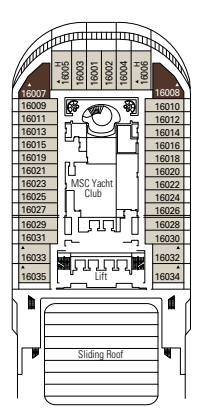

MSC Splendida

Use the deck plans to select your ideal cabin.
Choose the deck you wish then use the colours to identify the category of accommodation you desire

1637 CABINS | 4363 GUESTS

Data and descriptions are subject to change and will be verified at the time of booking.

CABIN CATEGORIES AND EXPERIENCES

 BELLA · Interior	 FANTASTICA · Interior	 AUREA · Balcony	 MSC YACHT CLUB · Deluxe Suite
 BELLA · Ocean View	 FANTASTICA · Ocean View	 AUREA · Suite*	 MSC YACHT CLUB · Executive & Family Suite
 BELLA · Balcony	 FANTASTICA · Balcony	 AUREA · Suite with Balcony	 MSC YACHT CLUB · Royal Suite

All cabins have one double bed convertible to two single beds.
3rd bed available in all categories. 4th bed available in all categories (except MSC Yacht Club Suites).
*The cabins 8138, 8140, 8141, 8142, 8143, 8144, 8145, 8147 have partial views. *Sealed panoramic window.

LEGEND

- ▲ Sofa bed
- ◆ Double sofa bed
- 3rd bed is a bunk bed
- 3rd and 4th bed are bunks
- ↔ Connecting Cabins
- ◻ Executive & Family Suite MSC Yacht Club / Suite Aurea with panoramic sealed window
- H Cabin for guests with disabilities or reduced mobility
- Cabins with restricted views