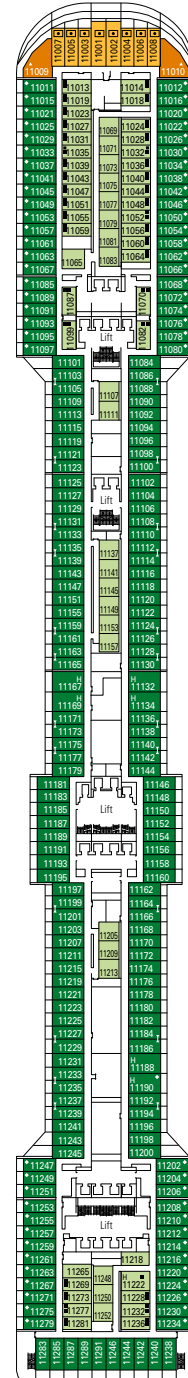

MSC Splendida

Use the deck plans to select your ideal cabin.
Choose the deck you wish then use the colours to identify the category of accommodation you desire

1637 CABINS | 4363 GUESTS

Data and descriptions are subject to change and will be verified at the time of booking.

CABIN CATEGORIES AND EXPERIENCES

 BELLA · Interior	 FANTASTICA · Interior	 AUREA · Balcony	 MSC YACHT CLUB · Deluxe Suite
 BELLA · Ocean View	 FANTASTICA · Ocean View	 AUREA · Suite*	 MSC YACHT CLUB · Executive & Family Suite
 BELLA · Balcony	 FANTASTICA · Balcony	 AUREA · Suite with Balcony	 MSC YACHT CLUB · Royal Suite

All cabins have one double bed convertible to two single beds.
3rd bed available in all categories. 4th bed available in all categories (except MSC Yacht Club Suites).
*The cabins 8138, 8140, 8141, 8142, 8143, 8144, 8145, 8147 have partial views. *Sealed panoramic window.

LEGEND

- ▲ Sofa bed
- ◆ Double sofa bed
- 3rd bed is a bunk bed
- 3rd and 4th bed are bunks
- ↔ Connecting Cabins
- ◻ Executive & Family Suite MSC Yacht Club / Suite Aurea with panoramic sealed window
- H Cabin for guests with disabilities or reduced mobility
- Cabins with restricted views